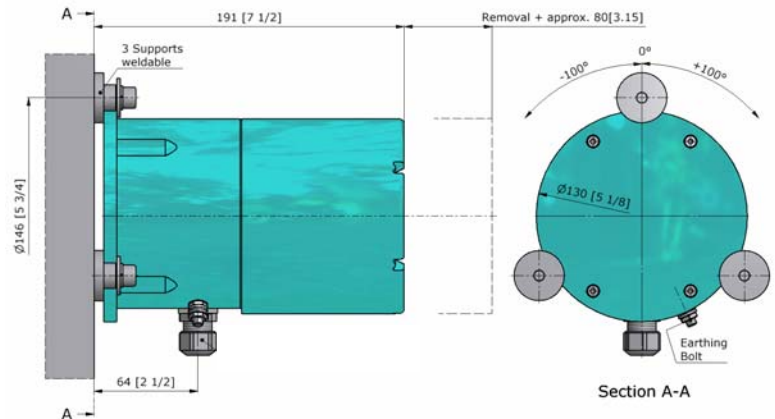

Arguments

- Extremely robust regarding protection class, temperature range and overvoltage protection
- Mountable directly onto the moving element
- Very high accuracy up to $\pm 0.044^\circ$
- Analogue output 4 ... 20 mA, HART compatible
- Code Output 21 Bit (BCD, Gray or Binary), type MGZR
- 4 limit switches
- Fieldbus connectivity: LONWORKS or Profibus-DP

Design Versions / Dimensions [mm/in.]

Measuring range	principle
-100° ... +100°	optical, 13 bit

Output versions

- Analogue Output, HART compatible
- Digital and Analogue Output, HART compatible, incl. MGZR
- Profibus-DP Output

- IP67
- Optional IP68 / submersible 35 m [115 ft]

Weight

- Approx. 3.0 kg [6.6 lbs]

This product concurs with the authoritative terms of the EU.

0082525.E01

Subject to change

200803 Ges

24.040.0001000.001.02.4.4