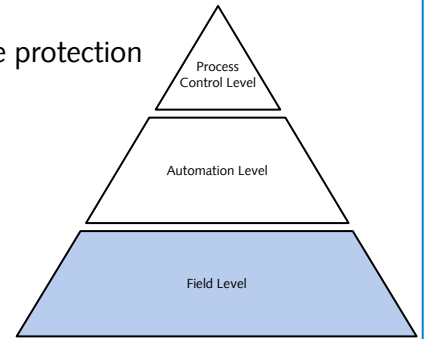

Arguments

- Extremely robust regarding protection class, temperature range and overvoltage protection
- Mountable directly onto the moving element
- Very high accuracy up to $\pm 0.044^\circ$
- Analogue output 4 ... 20 mA, HART compatible
- Code Output 21 Bit (BCD, Gray or Binary), type MGZR
- 4 limit switches
- Fieldbus connectivity: LONWORKS or Profibus-DP

Design Versions / Dimensions [mm/in.]

Measuring range	principle
-100° ... +100°	optical, 13 bit

Output versions

- Analogue Output, HART compatible
- Digital and Analogue Output, HART compatible, incl. MGZR
- Profibus-DP Output