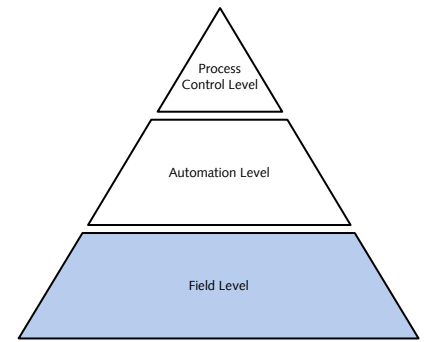

Arguments

- Best use of the potential energy of the storage volume by most exact measuring of max. and min. water level
- Cost savings by optimization of the water balance
- Maintenance-free due to drift-free measuring technique
- Most exact measuring data for the determination of plant capacity and plant efficiency
- Designed for rough industrial applications