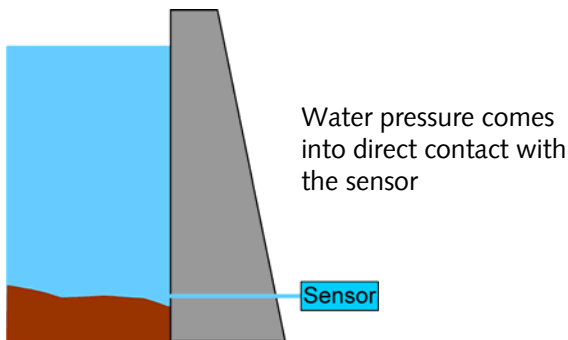

Design versions

Hydrostatic Measurement MPW2QH