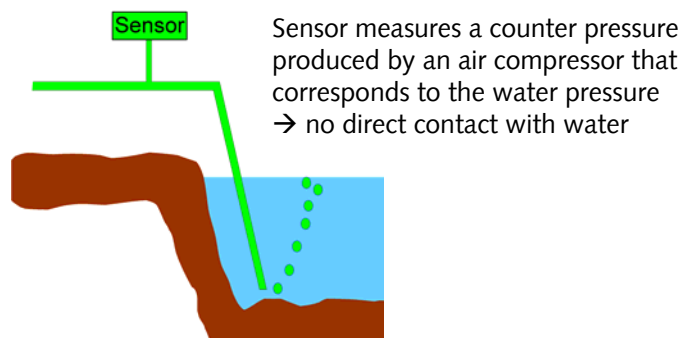

Pneumatic Measurement MPW2QP

Technical Data

Measuring Ranges

- 0 ... 20 to 0 ... 275 m H₂O
- 0 ... 30 to 0 ... 400 psi

Resolution / Accuracy

- 1 mm H₂O / 0.015%

Analogue Outputs

- 3 x 0/4 ... 20 mA, 12 bit

Digital Outputs

- OK-relay
- 4 limit values, trend
- 26 bit measured value (GRAY, BCD, Binary)
- Contact load AC/DC 60V, 0.5 A
- RS 232 interface

Display

- Back-lighted LCD, 2 x 16 characters

Power Supply

- 110/230 VAC ±20% 48 ... 63 Hz
- 24 ... 36 VAC ±20% 48 ... 63 Hz
- 24 ... 48 VDC ±20%
- ≤ 16 W resp. ≤ 20 VA

Operating Temperature

- MPW2QH: +5 ... +60°C [+41 ... +140°F]
- MPW2QP: -10 ... +60°C [+14 ... +140°F]

Protection Class

- IP66 Pressure sensor, IP65 Processing unit

Dimensions (H/W/D)

- Pressure sensor: 160/130/82 mm [6.3/5.1/3.2 in.]
- Processing unit: 374/374/157 mm [14.7/14.7/6.2 in.]

Weights

- Pressure sensor: 3 kg [6.6 lb]
- Processing unit: 12 kg [26.5 lb]

This product concurs with the authoritative terms of the EU.

0082520.E01

Subject to change

200806 Ges

21.040.0003100.001.01.4.4

Rittmeyer AG, Postfach 464, Inwilerriedstrasse 57, CH-6341 Baar
Tel. +41 (0)41 767 10 00, Fax +41 (0)41 767 10 70, www.rittmeyer.com, E-Mail: info@rittmeyer.com

Subsidiaries in Fellbach/Stuttgart (DE), Wien (AT), Bergamo (IT), Madrid (ES), Lyon (FR), Zagreb (HR), Bratislava (SK)
Sales office in Spokane WA (USA)